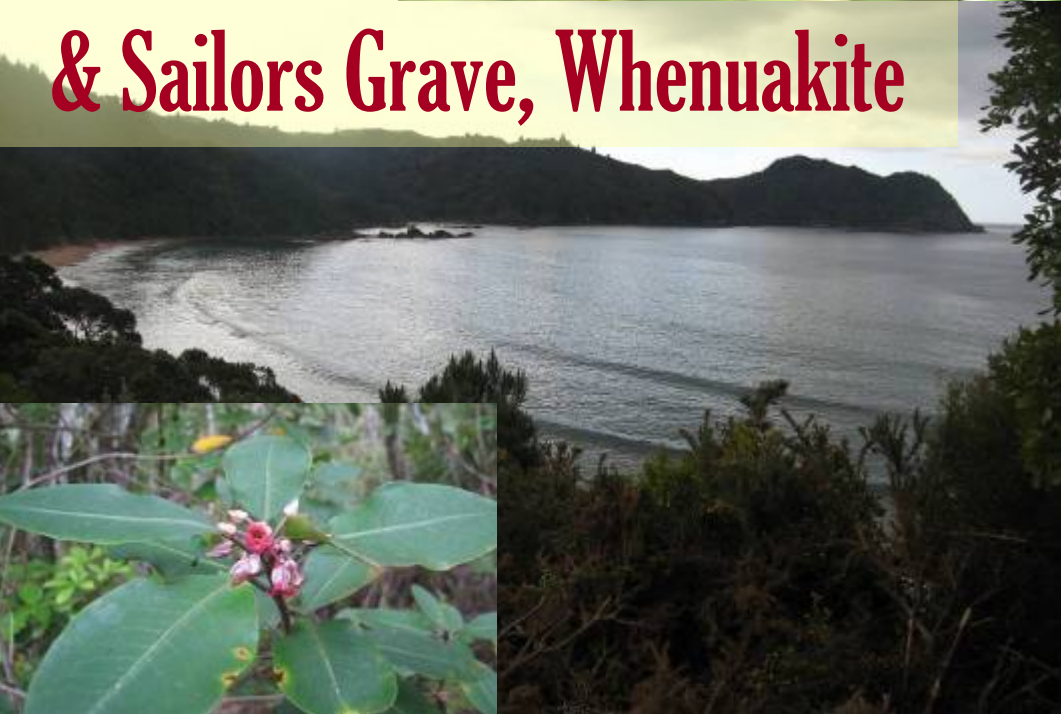

Tairua Red Bridge Track Sep 2006

& Sailors Grave, Whenuakite

Brachyglottis merianthos